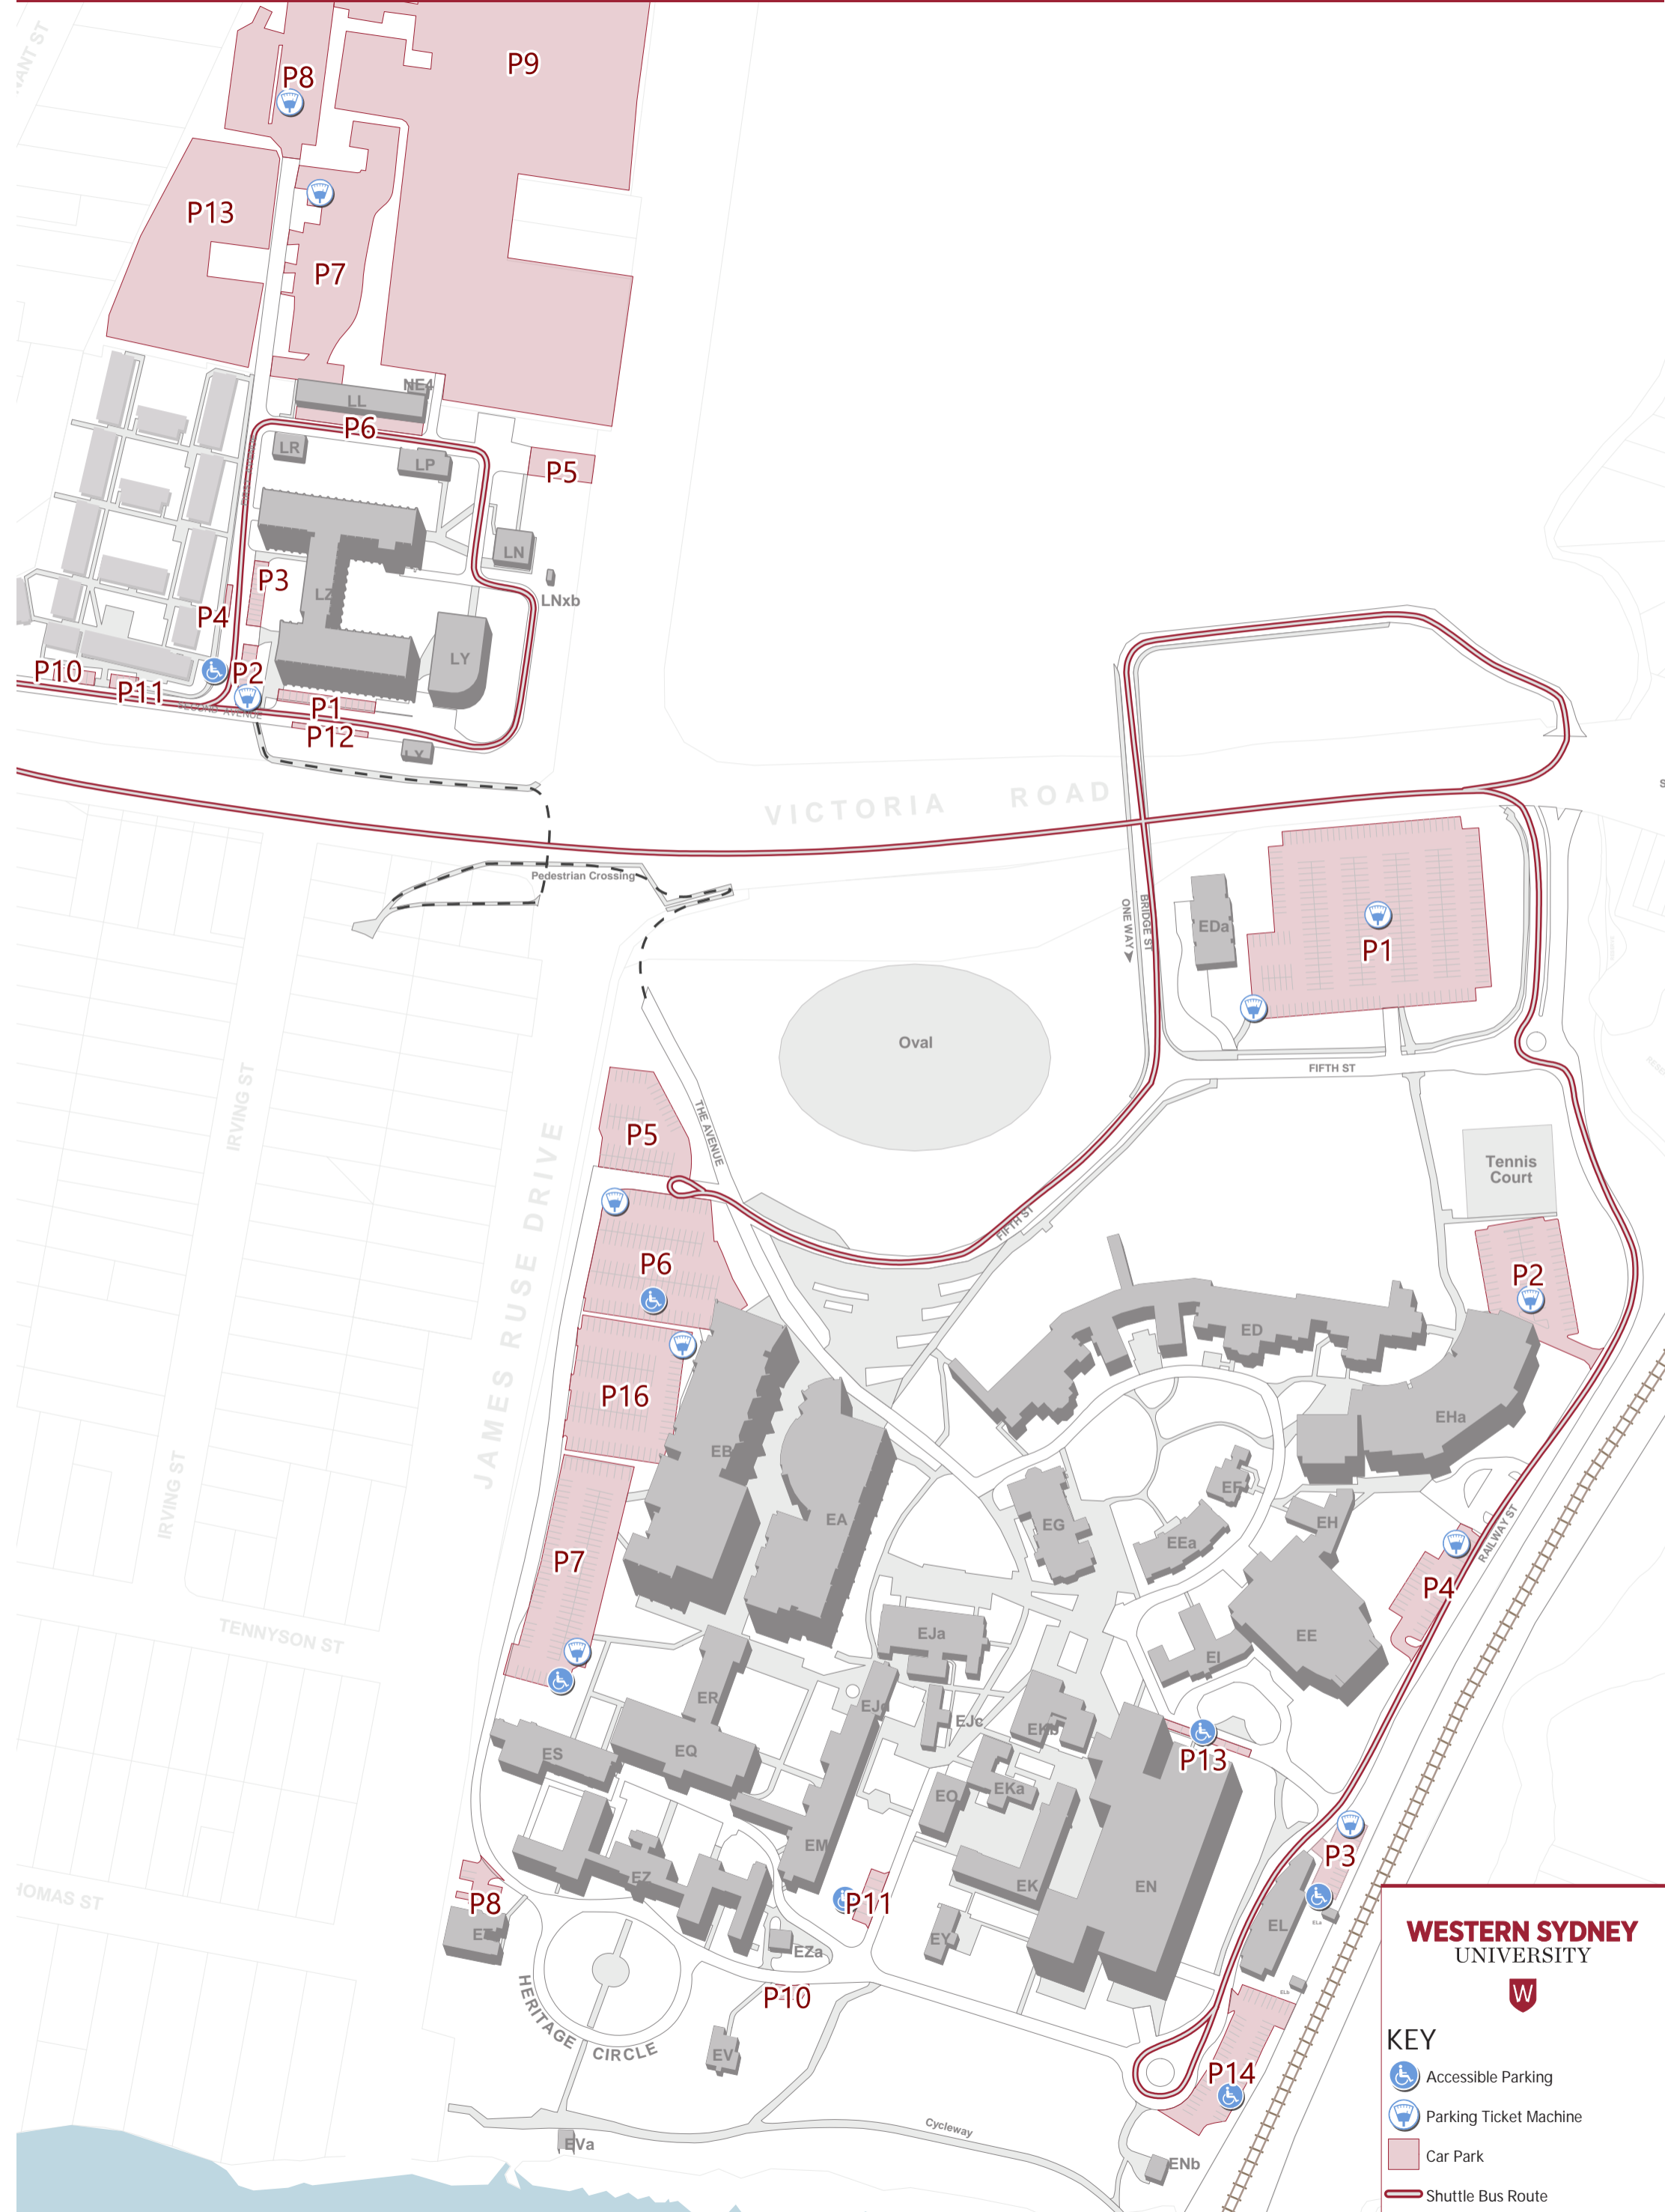

Parramatta campus

WESTERN SYDNEY UNIVERSITY

- KEY**
-  Accessible Parking
 -  Parking Ticket Machine
 -  Car Park
 -  Shuttle Bus Route

Date created : 27 November 2018

Security Assistance - 9685 9169 Internal Ext - 9169
 Emergency Only - 1300 737 003 Internal Ext - 2300

For more information on this campus go to www.westernsydney.edu.au/parramattacampus

For operational times and current locations of Shuttle Buses please go to <http://westernsydney.transloc.com/>